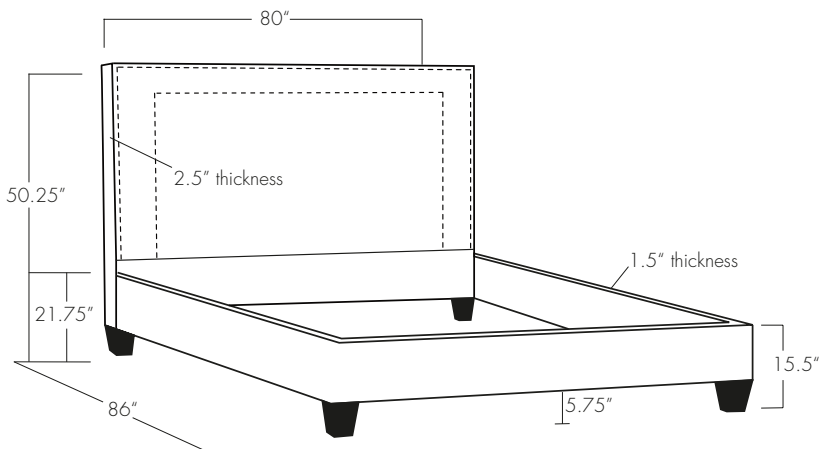

RHODES

Twin

Full

Queen

King

California King

EASTERN ♦ ACCENTS®
UPHOLSTERY WORKSHOP