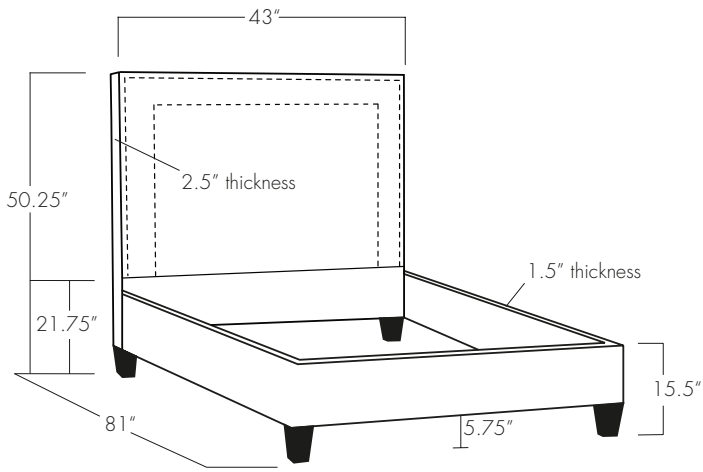

RHODES

Twin

Full

Queen

King

California King

EASTERN ♦ ACCENTS®
UPHOLSTERY WORKSHOP