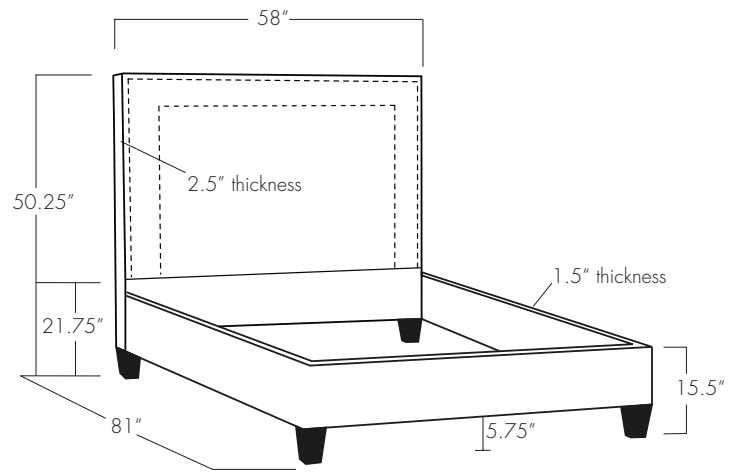

RHODES

Twin

Full

Queen

King

California King

EASTERN ♦ ACCENTS®
UPHOLSTERY WORKSHOP