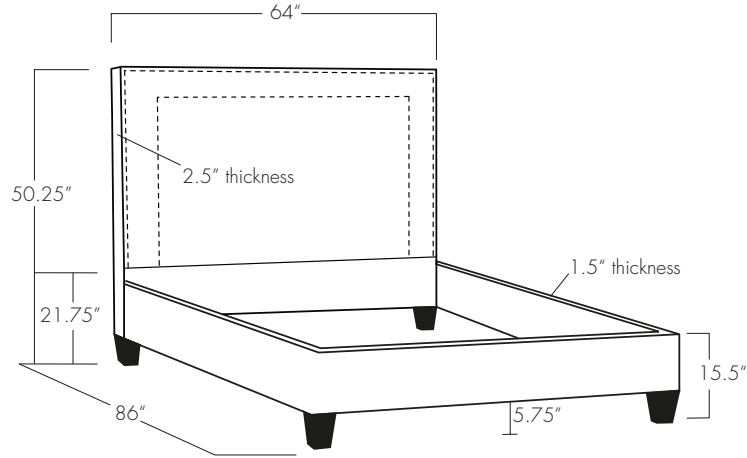

RHODES

Twin

Full

Queen

King

California King

EASTERN ♦ ACCENTS®
UPHOLSTERY WORKSHOP