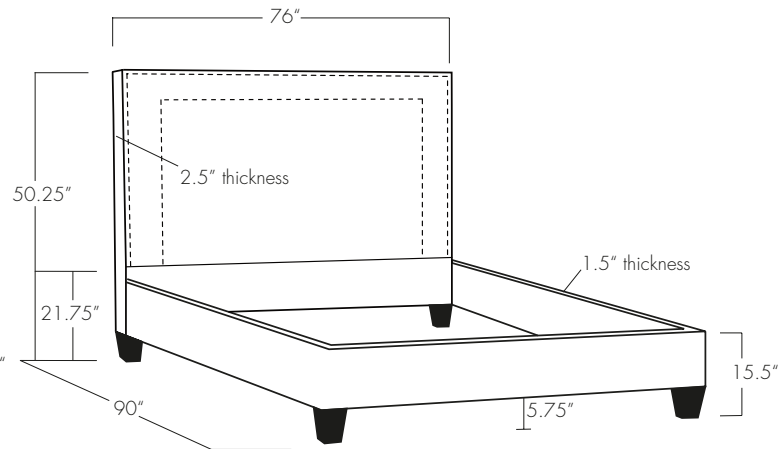

RHODES

Twin

Full

Queen

King

California King

EASTERN ♦ ACCENTS®
UPHOLSTERY WORKSHOP